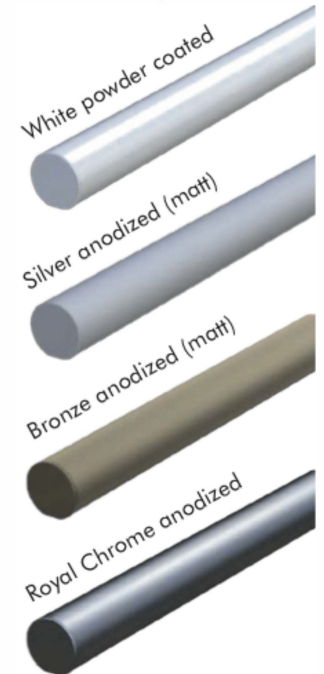

Orbit Balustrade System

Section

Parameters

Max structural length without posts 3300mm
Max post spacing 1900mm

Glass options

10mm clear toughened
10mm green toughened
10mm grey toughened
10mm bronze toughened
10mm blue toughened
10mm satin (opaque) toughened

Optional extras (for all glass types)

BalcoNano® self-cleaning coating
Laminated glass options available

Colour options

Hybrid®