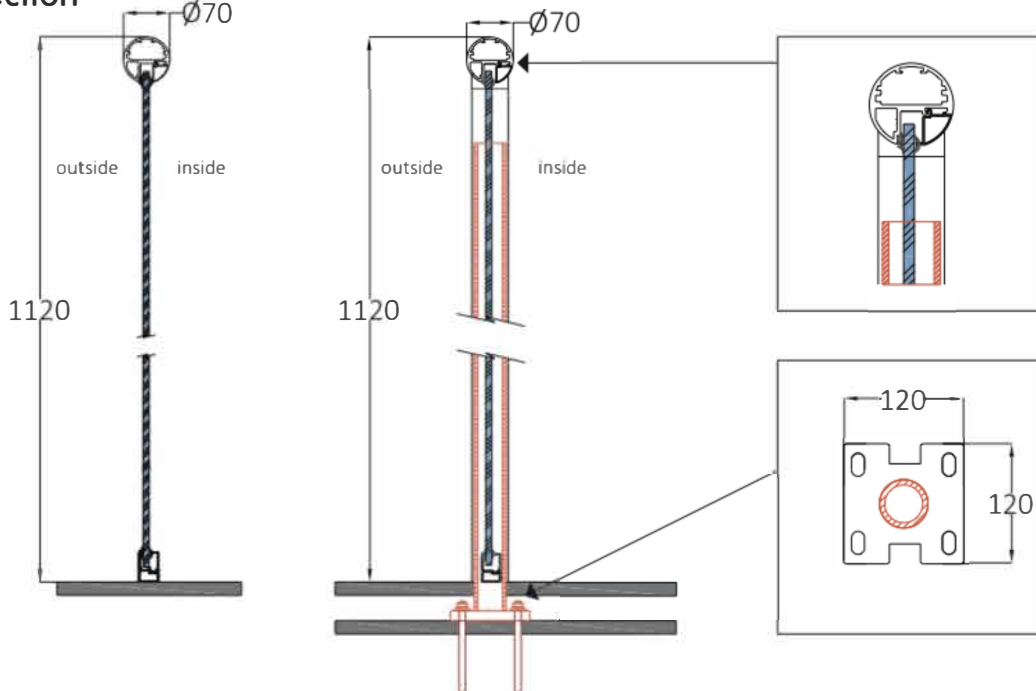

Orbit Balustrade System

Section

Parameters

Max structural length without posts 3300mm
Max post spacing 1900mm

Glass options

10mm clear toughened
10mm green toughened
10mm grey toughened
10mm bronze toughened
10mm blue toughened
10mm satin (opaque) toughened