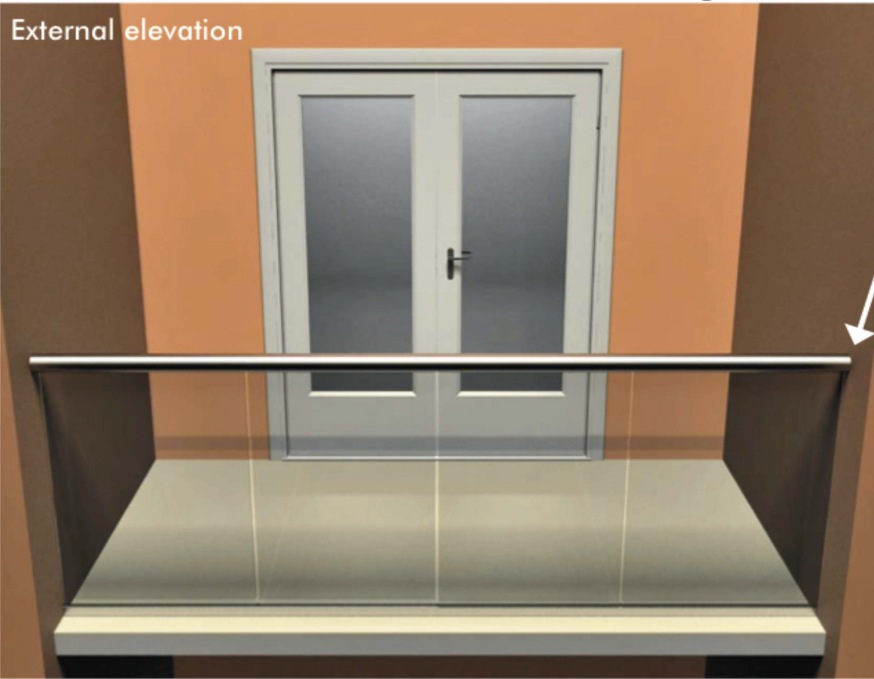

Orbit Balustrade System

Section

Parameters

Max structural length without posts 3300mm
Max post spacing 1900mm

Glass options

10mm clear toughened
10mm green toughened
10mm grey toughened
10mm bronze toughened
10mm blue toughened
10mm satin (opaque) toughened