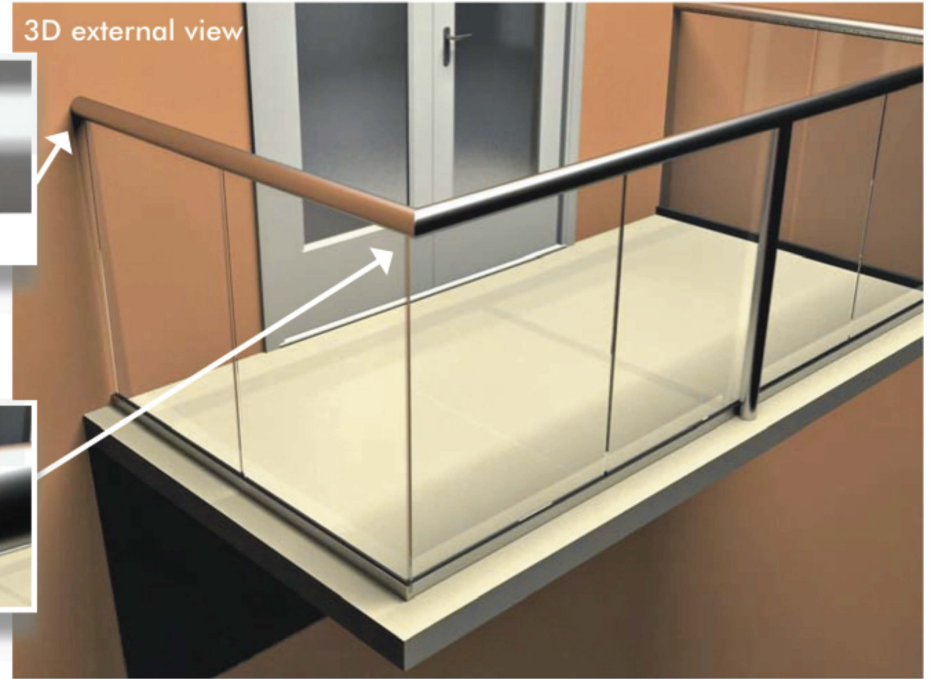

Orbit Balustrade System

Section

Parameters

Max structural length without posts 3300mm
Max post spacing 1900mm

Glass options

10mm clear toughened
10mm green toughened
10mm grey toughened
10mm bronze toughened
10mm blue toughened
10mm satin (opaque) toughened

Optional extras (for all glass types)

BalcoNano® self-cleaning coating
Laminated glass options available

Colour options

Hybrid®