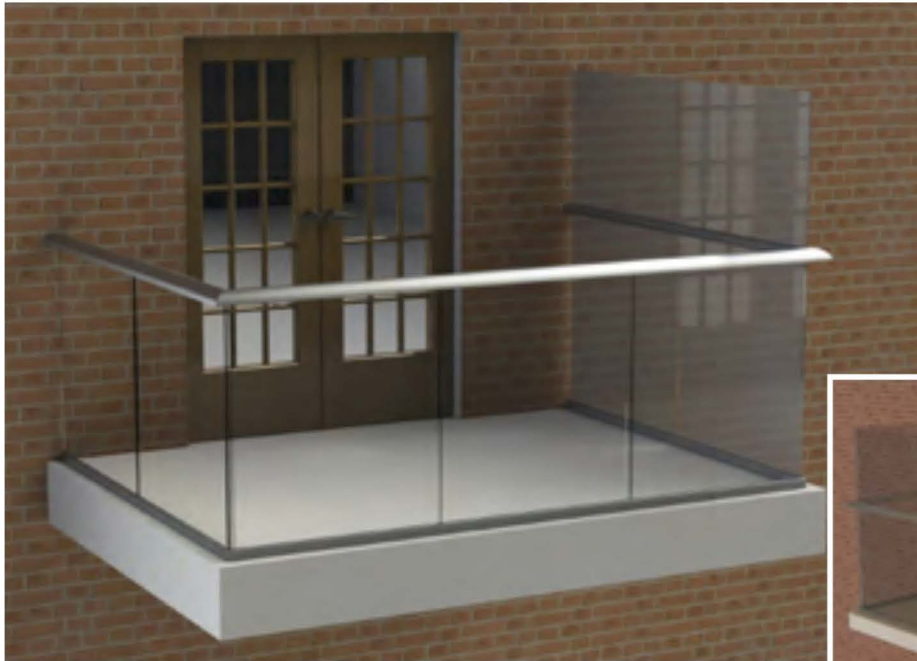

Aerofoil Infinity Screen System

Section

Colour options

Parameters

- Max height 1800mm
- Max length 2250mm (without posts)
- Max length 1500mm (with posts)

Glass options

- 10mm clear toughened
- 10mm green toughened
- 10mm grey toughened
- 10mm bronze toughened
- 10mm blue toughened
- 10mm satin (opaque) toughened

Optional extras (for all glass types)

- BalcoNano® self-cleaning coating
- Laminated glass options available