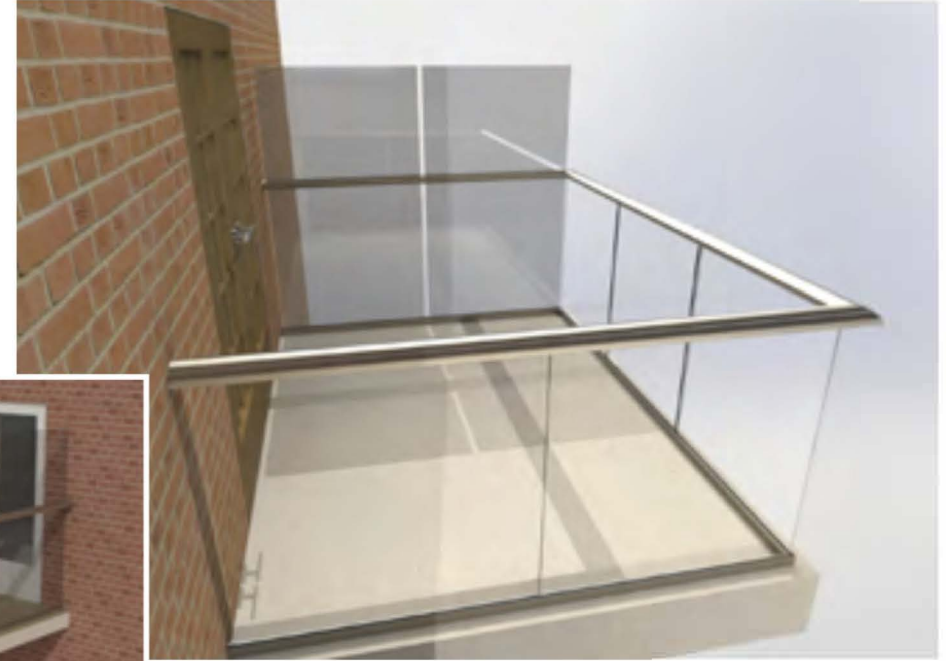

Aerofoil Infinity Screen System

Section

Colour options

Parameters

- Max height 1800mm
- Max length 2250mm (without posts)
- Max length 1500mm (with posts)

Glass options

- 10mm clear toughened
- 10mm green toughened
- 10mm grey toughened
- 10mm bronze toughened
- 10mm blue toughened
- 10mm satin (opaque) toughened

Optional extras (for all glass types)

- BalcoNano® self-cleaning coating
- Laminated glass options available