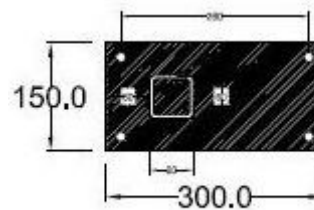

Aerofoil Infinity Screen System

Section

Colour options

Parameters

- Max height 1800mm
- Max length 2250mm (without posts)
- Max length 1500mm (with posts)

Glass options

- 10mm clear toughened
- 10mm green toughened
- 10mm grey toughened
- 10mm bronze toughened
- 10mm blue toughened
- 10mm satin (opaque) toughened