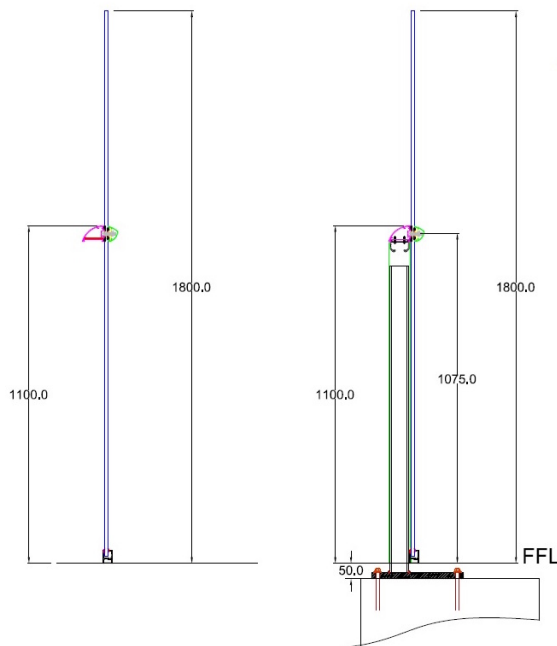

Aerofoil Infinity Screen System

Section

Colour options

Parameters

- Max height 1800mm
- Max length 2250mm (without posts)
- Max length 1500mm (with posts)

Glass options

- 10mm clear toughened
- 10mm green toughened
- 10mm grey toughened
- 10mm bronze toughened
- 10mm blue toughened
- 10mm satin (opaque) toughened