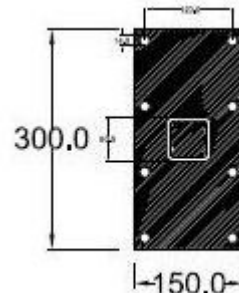

Aerofoil Infinity Screen System

Section

Colour options

Parameters

- Max height 1800mm
- Max length 2250mm (without posts)
- Max length 1500mm (with posts)

Glass options

- 10mm clear toughened
- 10mm green toughened
- 10mm grey toughened
- 10mm bronze toughened
- 10mm blue toughened
- 10mm satin (opaque) toughened