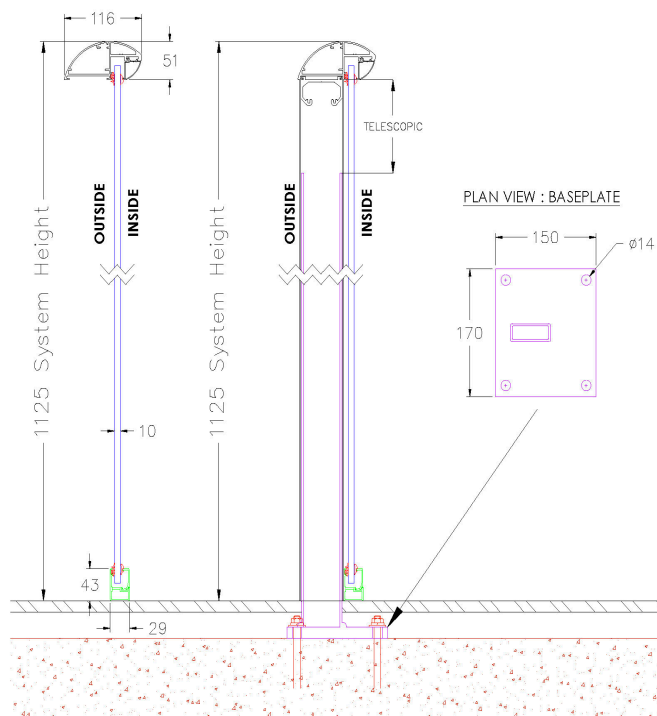

Aerofoil Balustrade System

Section

Parameters
Max structural length without posts 4000mm
Max post spacing 2100mm
Glass options
10mm clear toughened
10mm green toughened
10mm grey toughened
10mm bronze toughened
10mm blue toughened
10mm satin (opaque) toughened
Optional extras (for all glass types)
BalcoNano® self-cleaning coating
Laminated glass options available