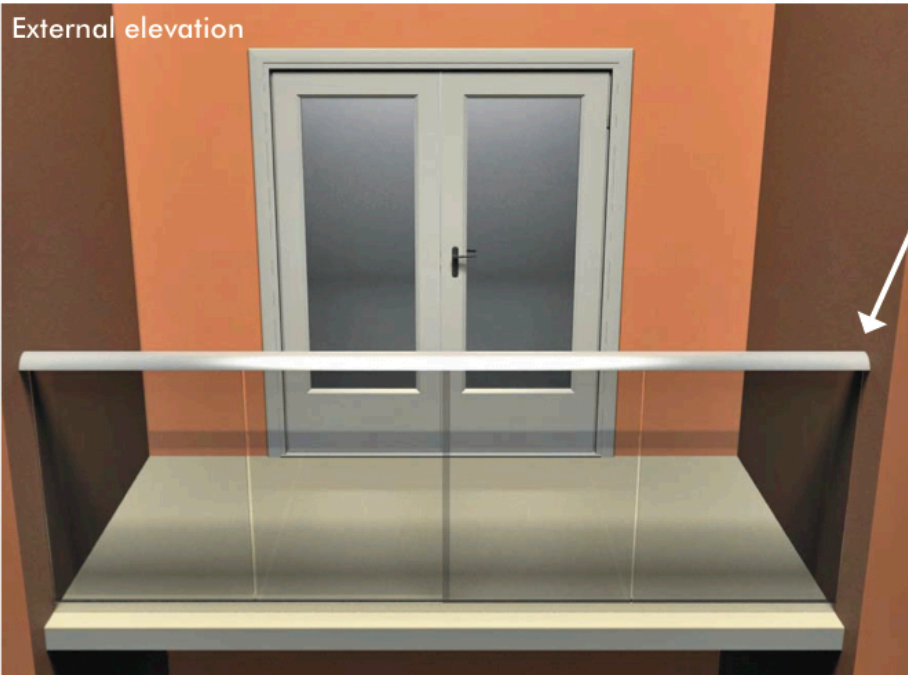

Aerofoil Balustrade Systems

Section

Parameters

Max structural length without posts 4000mm
 Max post spacing 2100mm

Glass options

- 10mm clear toughened
- 10mm green toughened
- 10mm grey toughened
- 10mm bronze toughened
- 10mm blue toughened
- 10mm satin (opaque) toughened