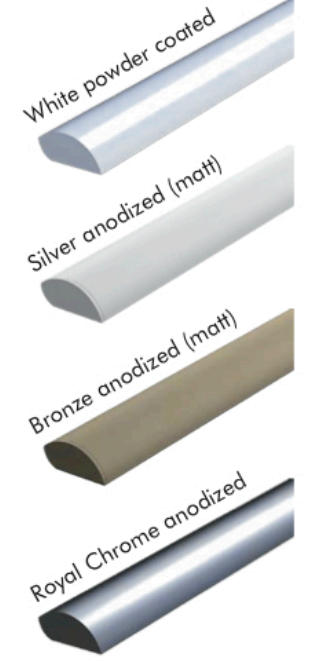

Aerofoil Balustrade Systems

Section

Parameters

Max structural length without posts 4000mm
 Max post spacing 2100mm

Glass options

- 10mm clear toughened
- 10mm green toughened
- 10mm grey toughened
- 10mm bronze toughened
- 10mm blue toughened
- 10mm satin (opaque) toughened

Optional extras (for all glass types)

- BalcoNano® self-cleaning coating
- Laminated glass options available

Colour options

Hybrid®