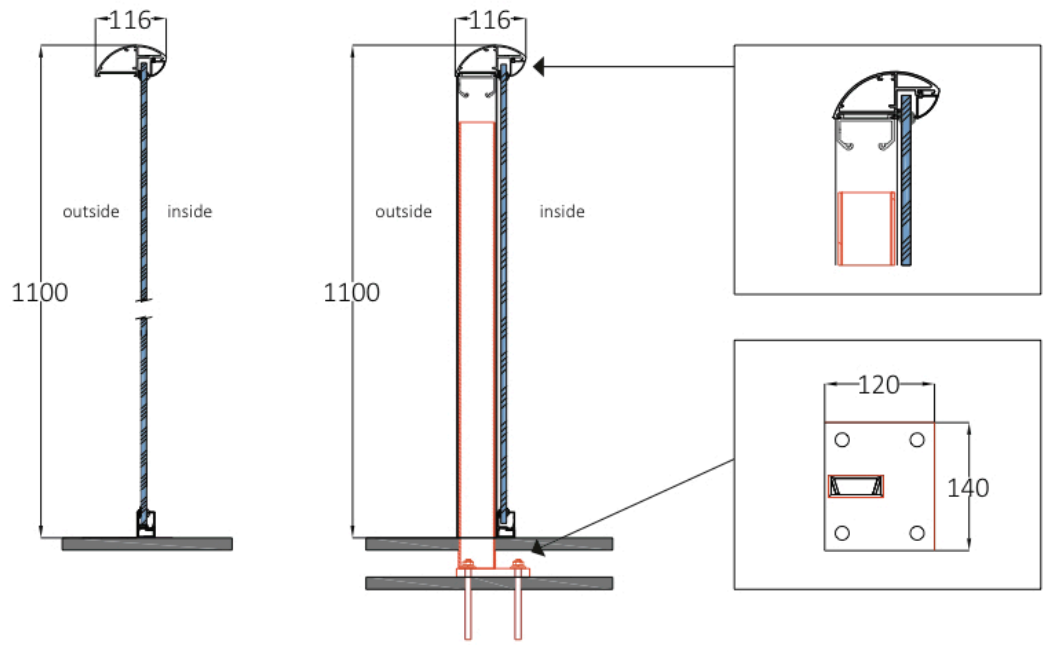

Aerofoil Balustrade Systems

Section

Parameters

Max structural length without posts 4000mm
 Max post spacing 2100mm

Glass options

- 10mm clear toughened
- 10mm green toughened
- 10mm grey toughened
- 10mm bronze toughened
- 10mm blue toughened
- 10mm satin (opaque) toughened